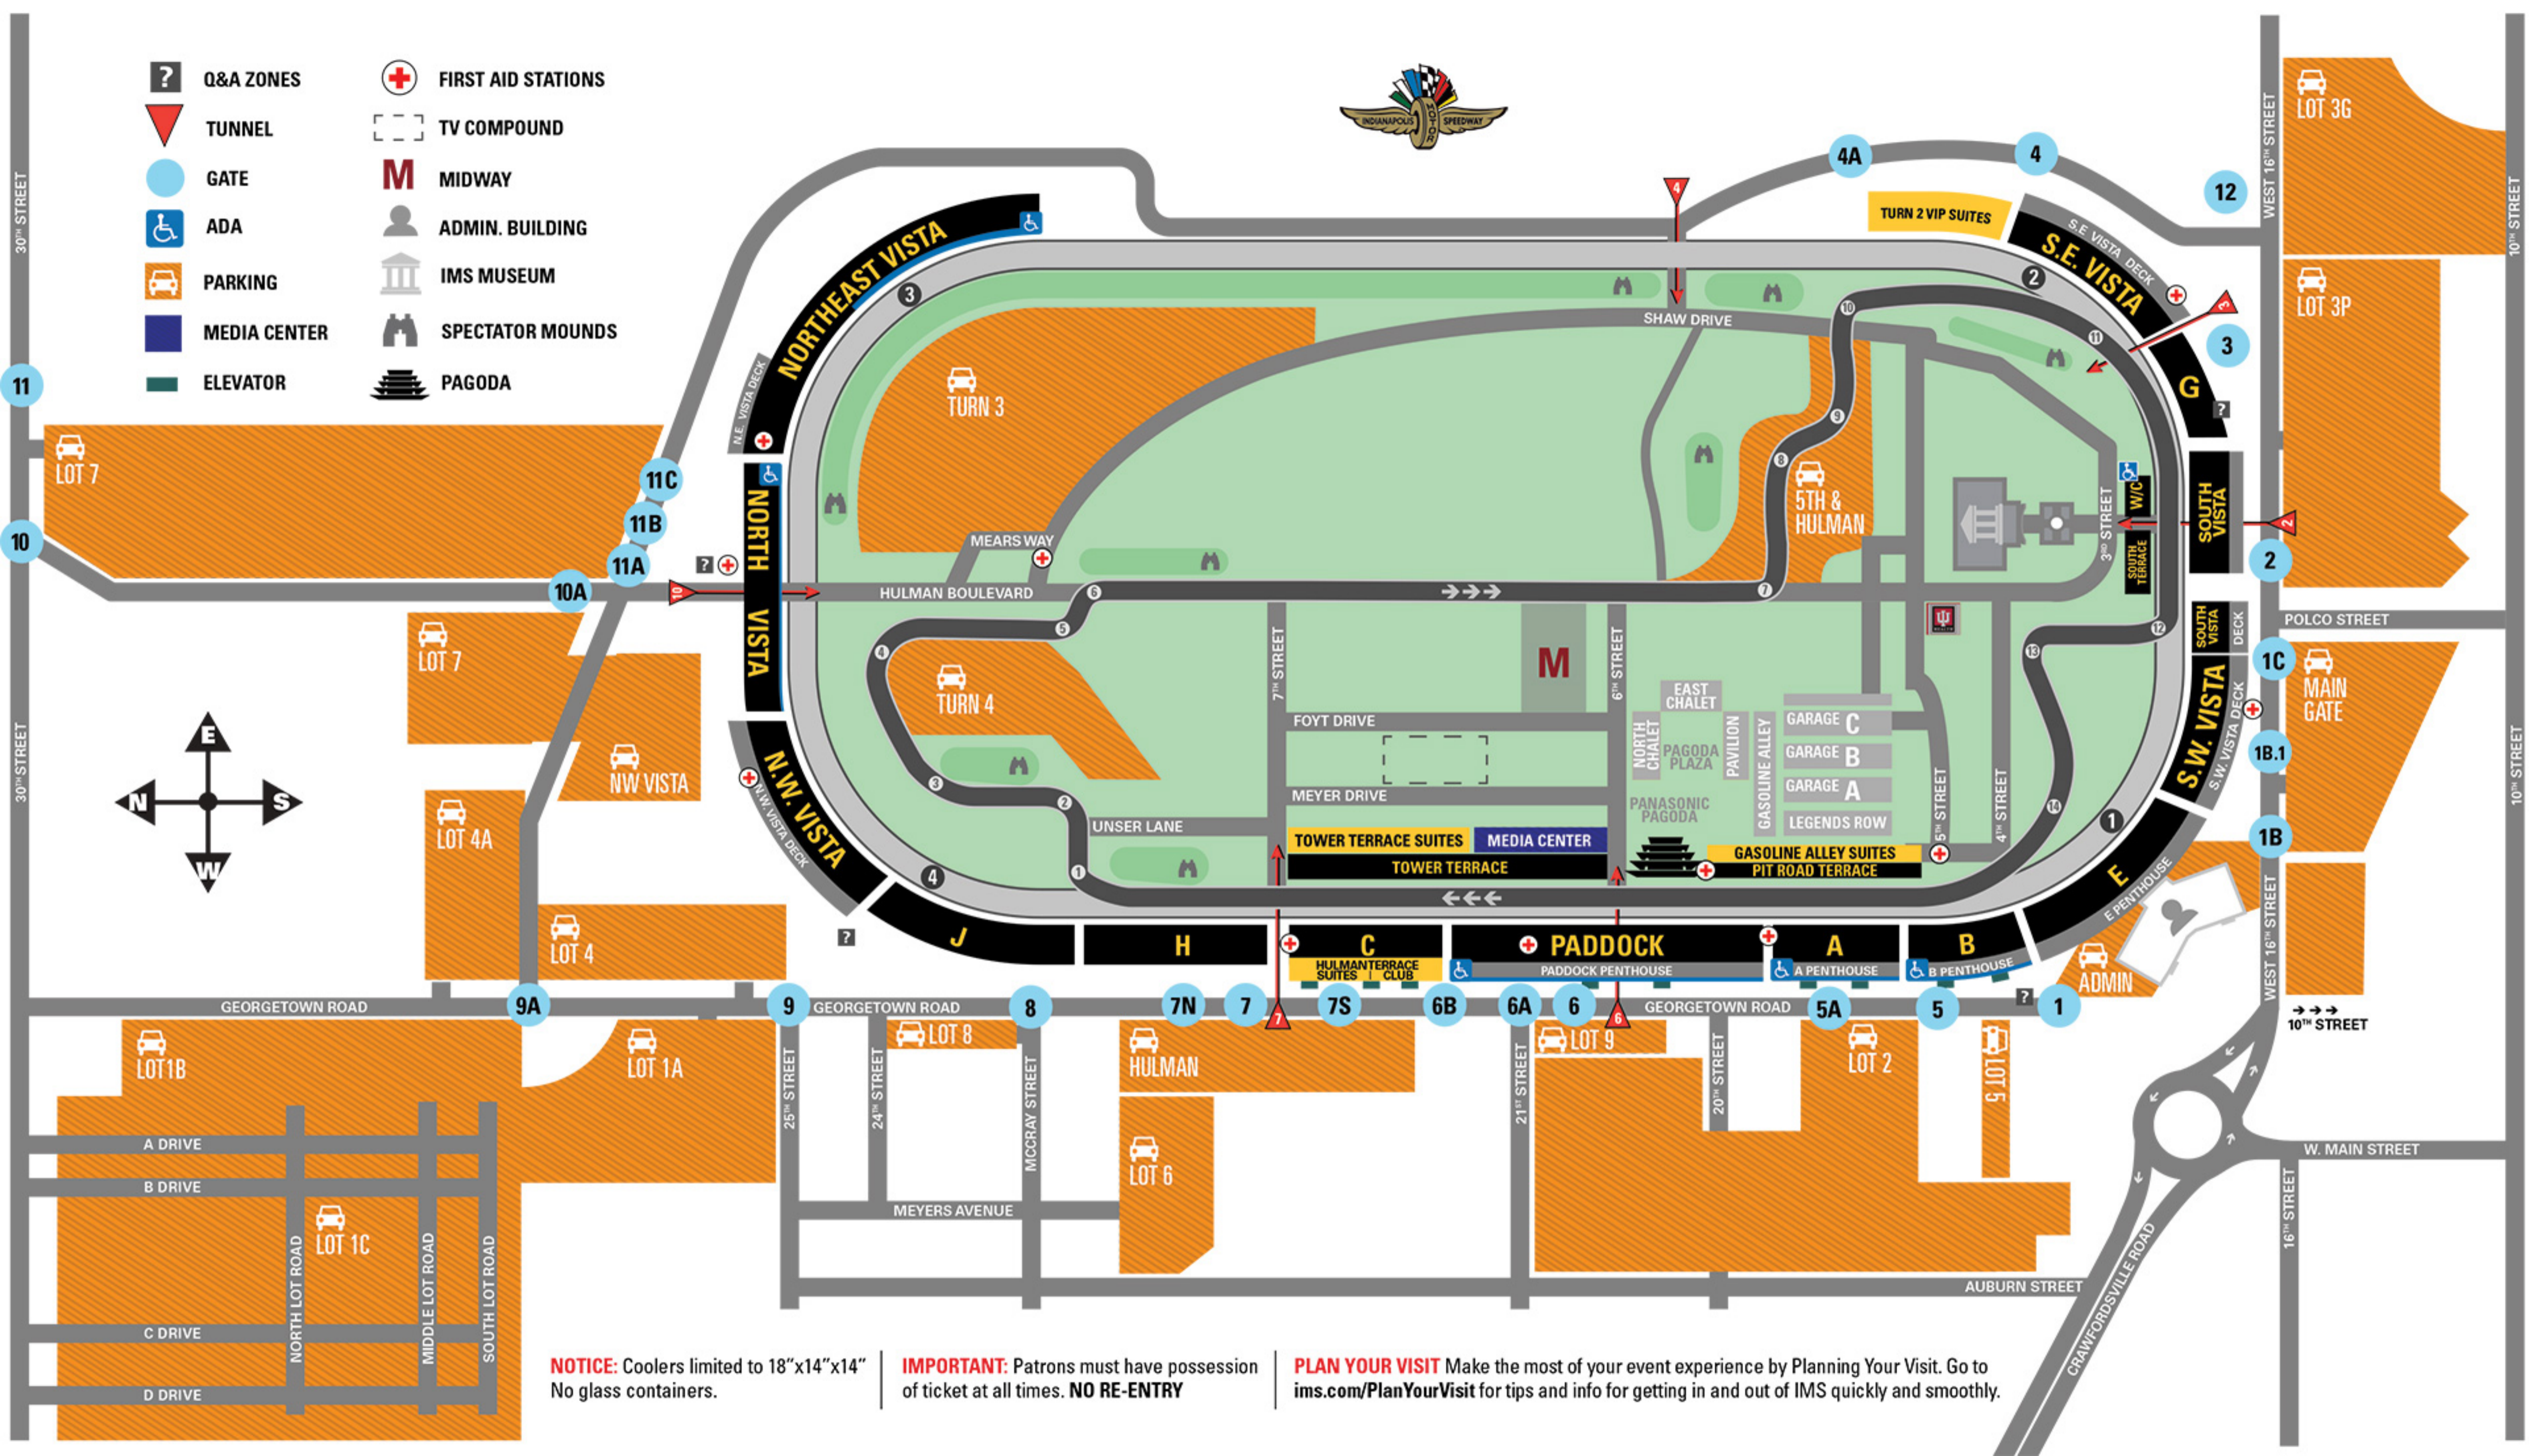

- Q&A ZONES
- TUNNEL
- GATE
- ADA
- PARKING
- MEDIA CENTER
- ELEVATOR
- FIRST AID STATIONS
- TV COMPOUND
- MIDWAY
- ADMIN. BUILDING
- IMS MUSEUM
- SPECTATOR MOUNDS
- PAGODA

NOTICE: Coolers limited to 18"x14"x14"
No glass containers.

IMPORTANT: Patrons must have possession
of ticket at all times. **NO RE-ENTRY**

PLAN YOUR VISIT Make the most of your event experience by Planning Your Visit. Go to [ims.com/PlanYourVisit](https://www.ims.com/PlanYourVisit) for tips and info for getting in and out of IMS quickly and smoothly.