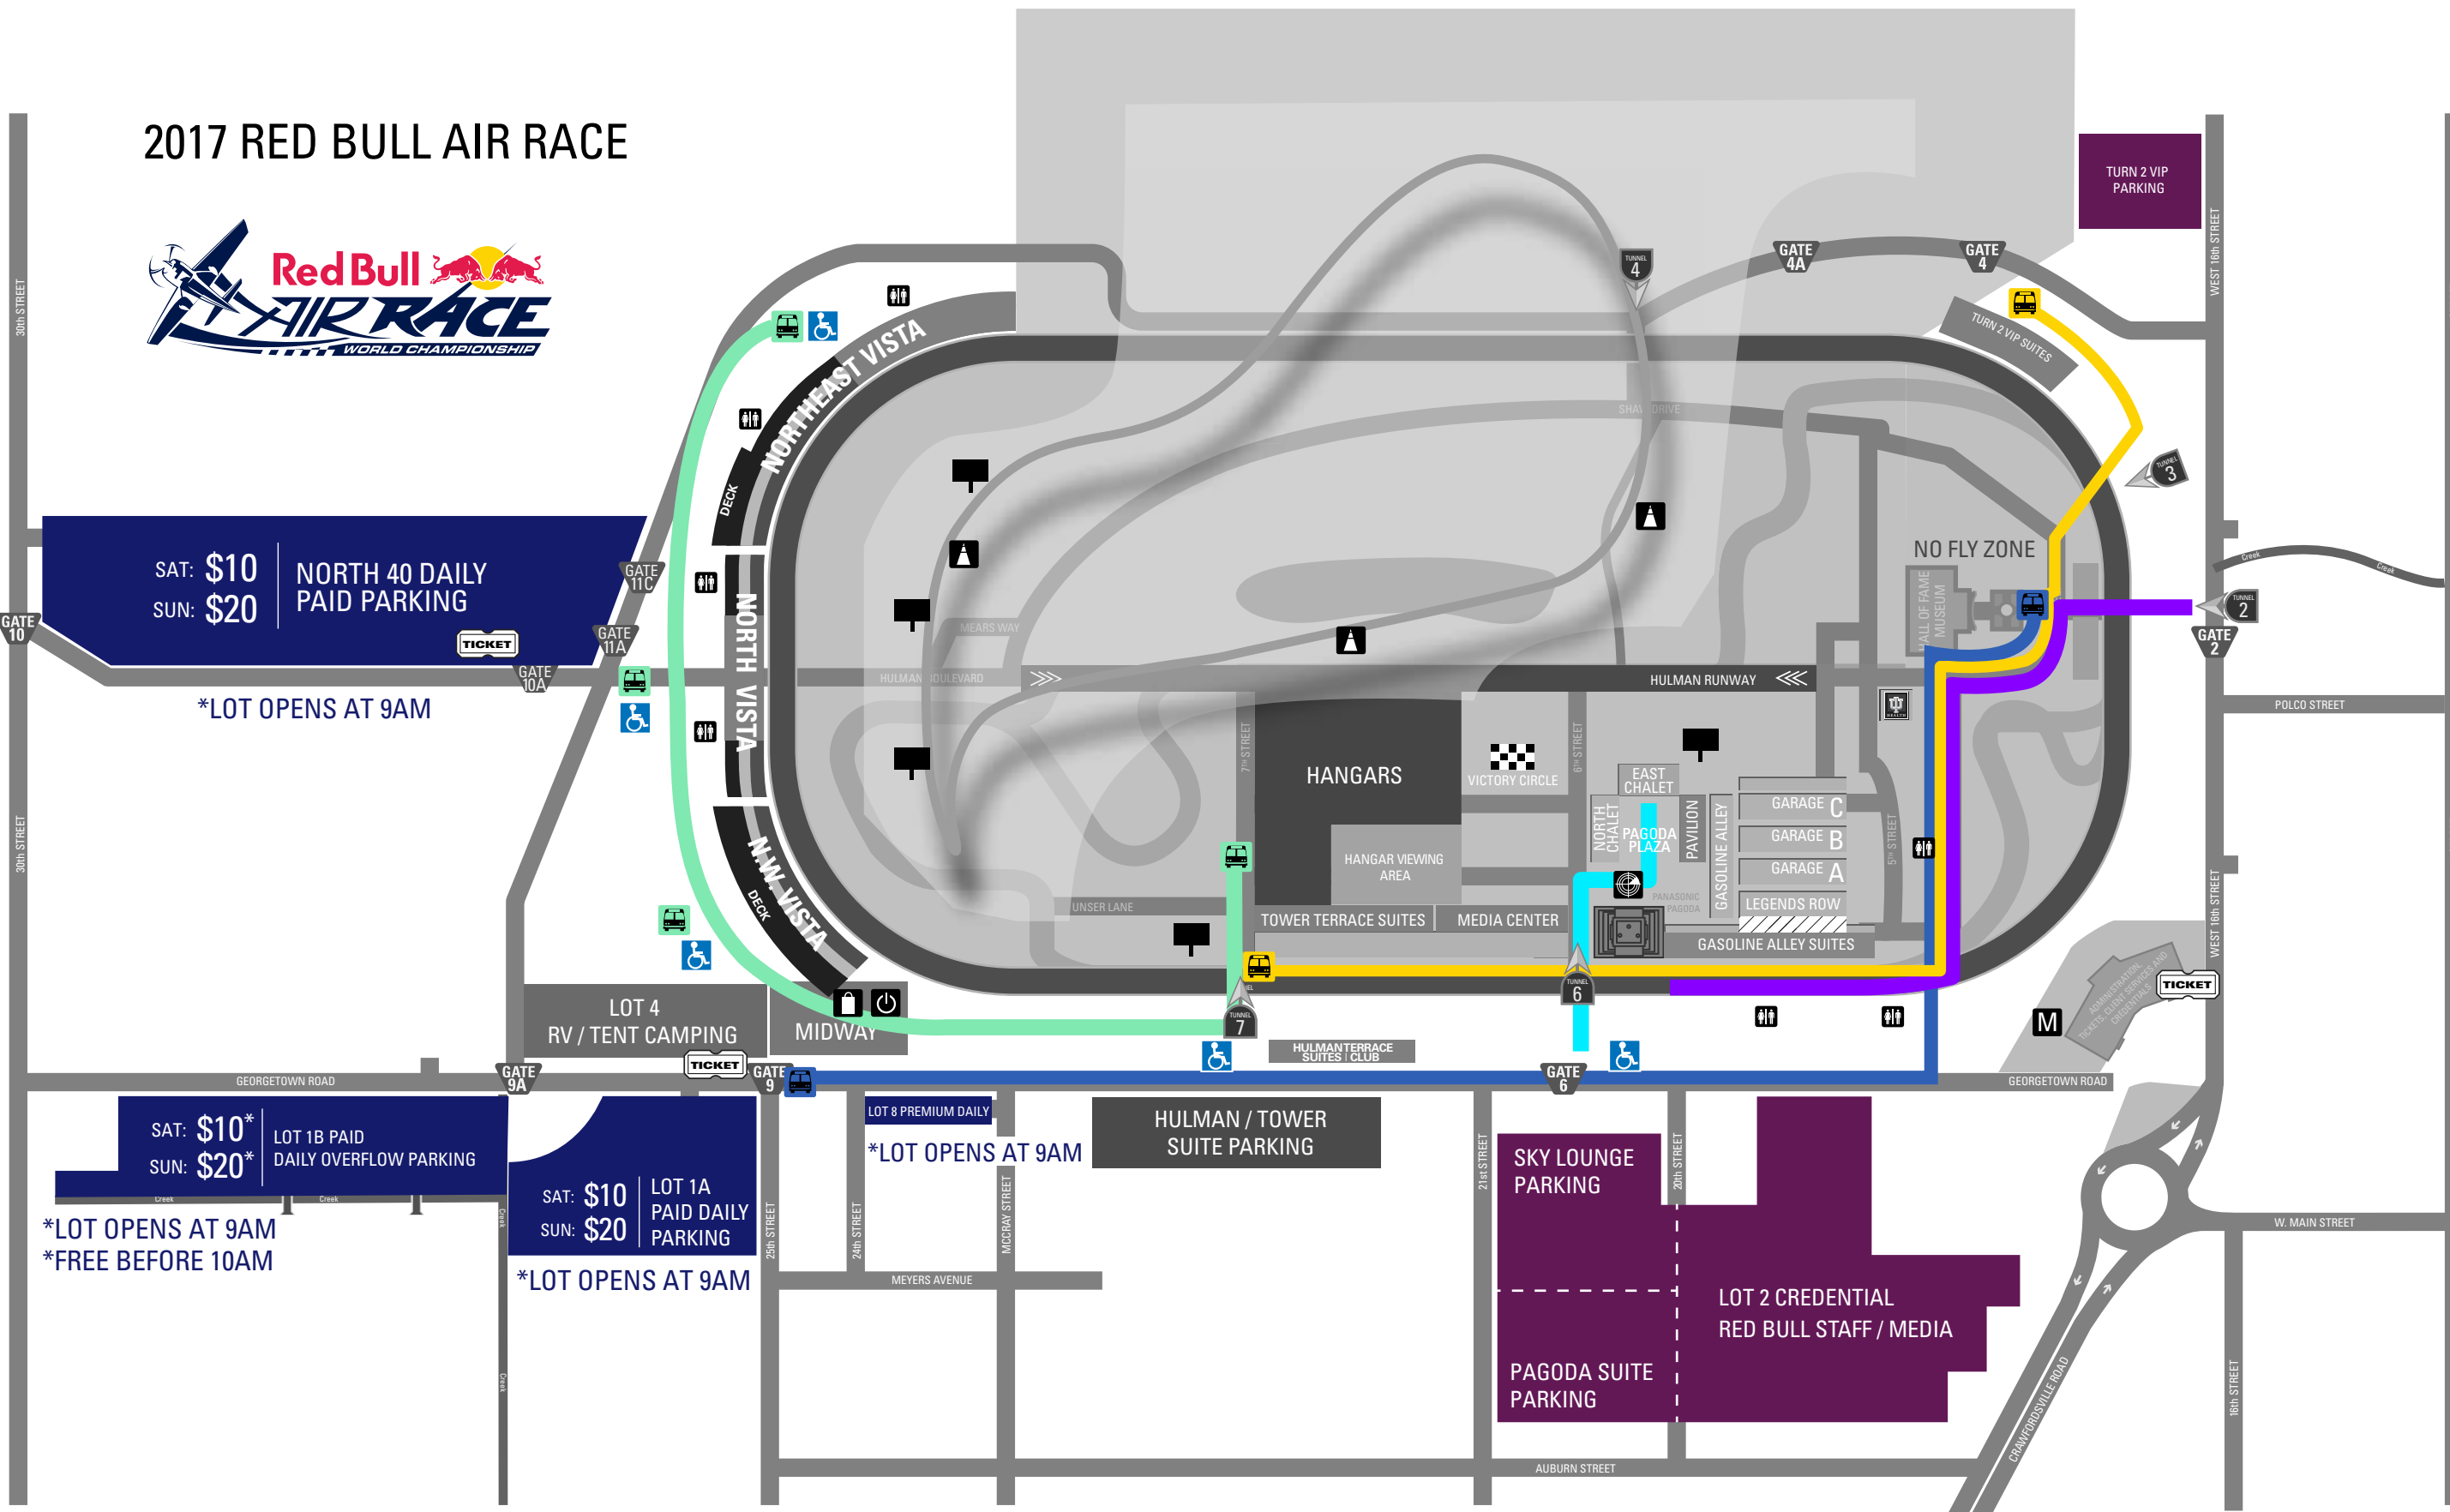

2017 RED BULL AIR RACE

Parking

Credentialed Parking
(Not available to public)

VIP Van/Shuttle Route

VIP Parking - Pit Lane

Museum to Gate 9 Shuttle

Restrooms

Sky Lounge Shuttle Route

No Vehicle Access

Hangar Viewing Area Route

Air Gates

Hangar Viewing Area Shuttle Stations

ADA Shuttle Stations

Ticket Stations

Video Screens